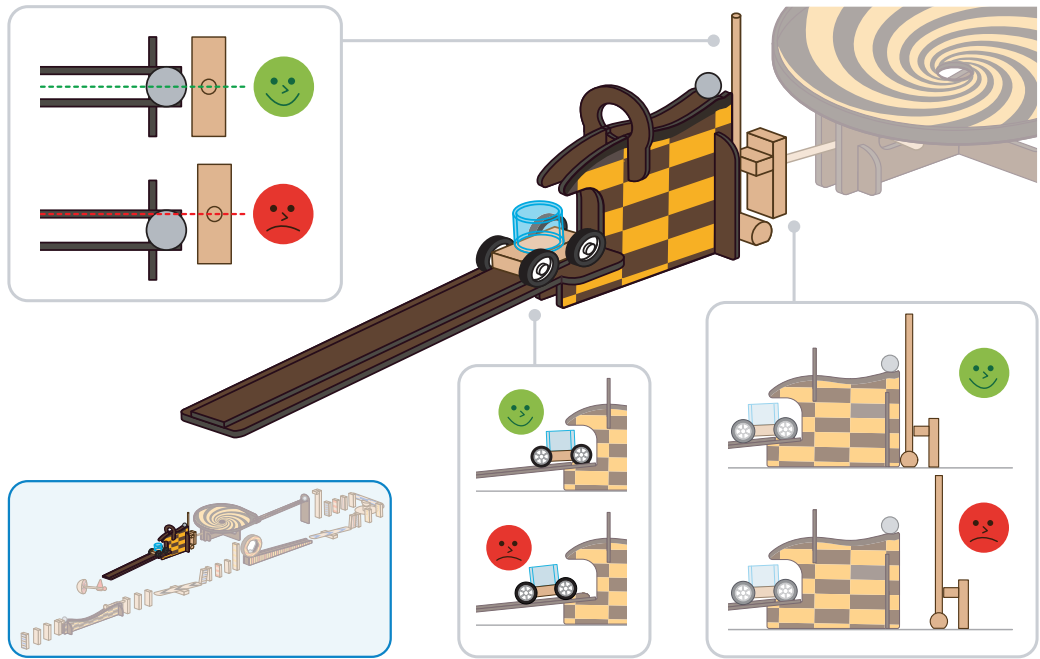

GREGORY  
BRICOUT

**Zig  
& Go**  
45pcs  
ACTION-REACTION

JEAN-RENE  
MENARD

STEP  
by  
STEP

1

2

3

4 5 6 7 ...

## Coffrets compatibles - Compatible kits.

Zig & Go • 5642 • 25 pcs

Zig & Go • 5641 • 27 pcs

Zig & Go • 5640 • 28 pcs